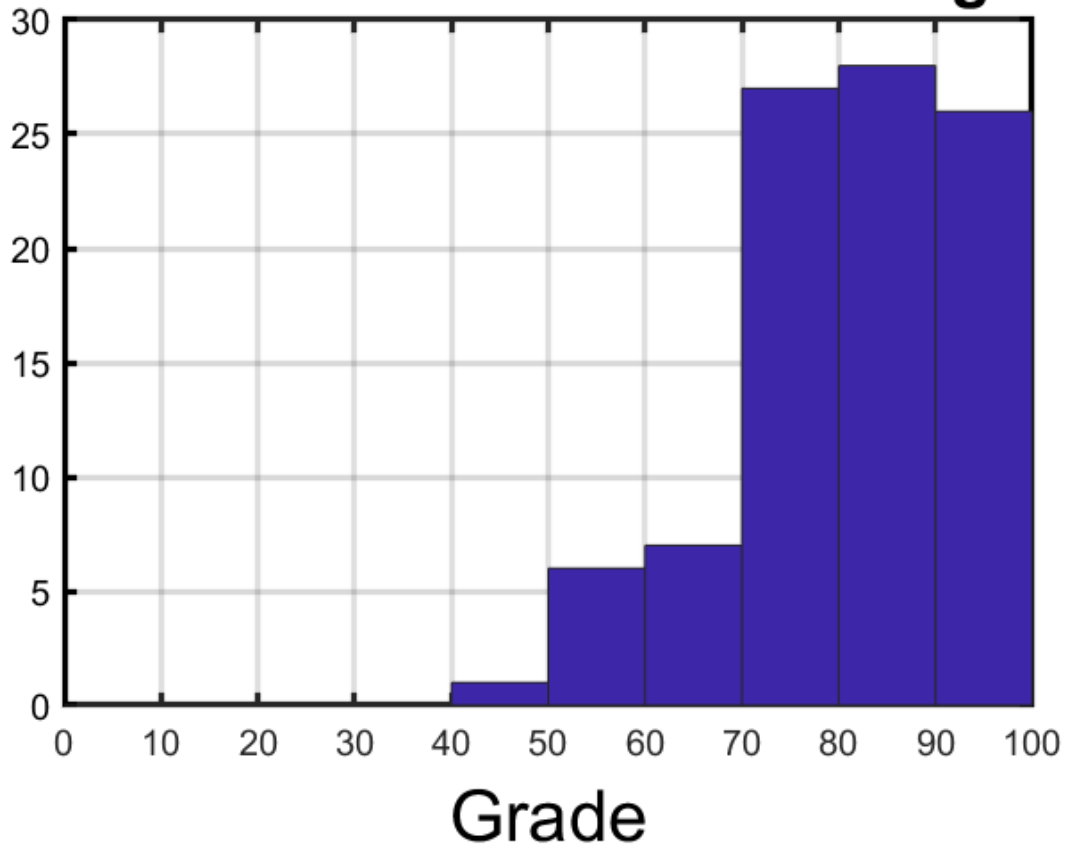

## ECEN 325 Exam #1 Statistics

### ECEN 325 Exam1 Grades Histogram

Mean = 81.9

Standard Deviation = 12.8