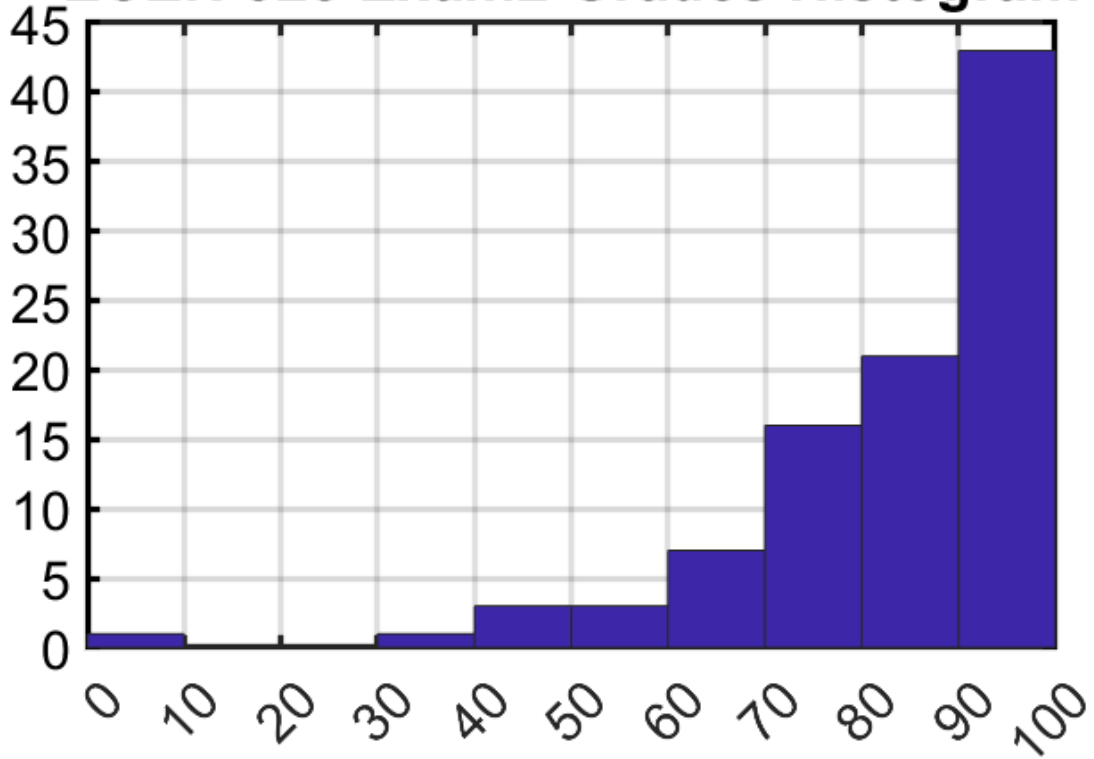

ECEN 325 Exam #2 Statistics

ECEN 325 Exam2 Grades Histogram

Grade

Mean = 84.0

Standard Deviation = 17.0