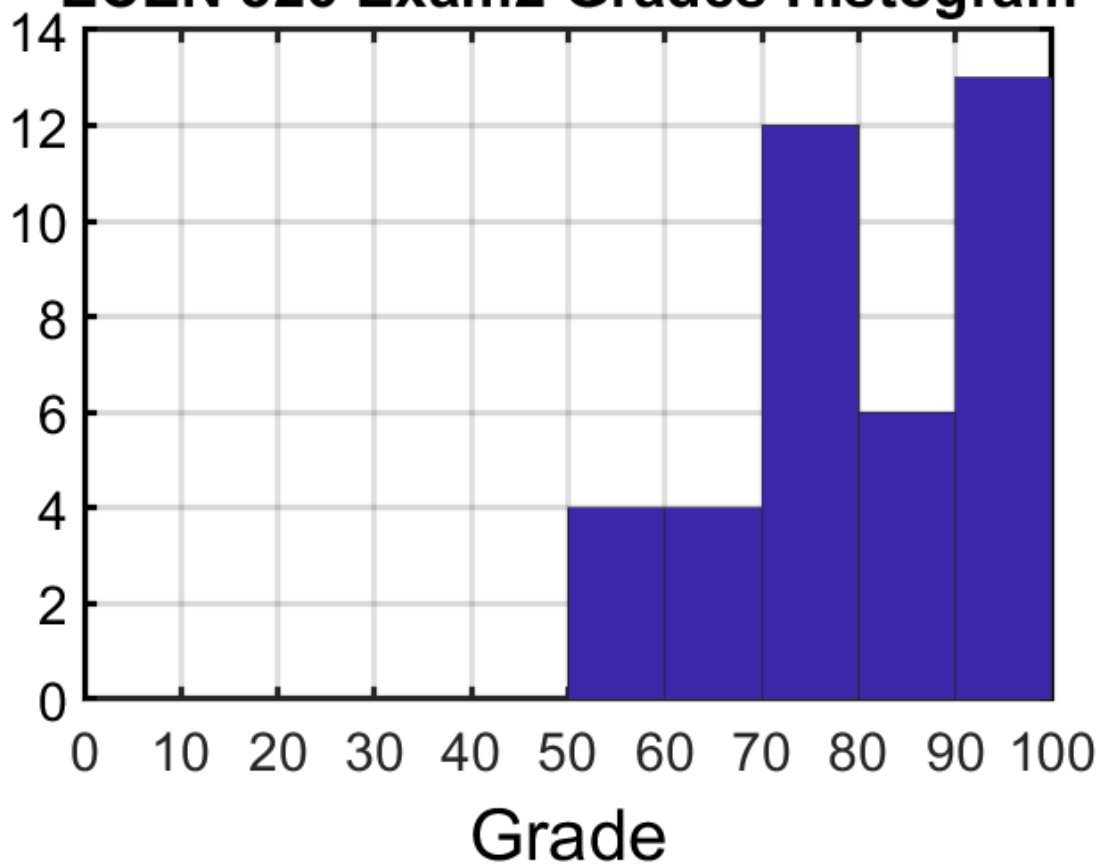

ECEN 326 Exam #2 Statistics

ECEN 326 Exam2 Grades Histogram

Mean = 80.0

Standard Deviation = 13.7