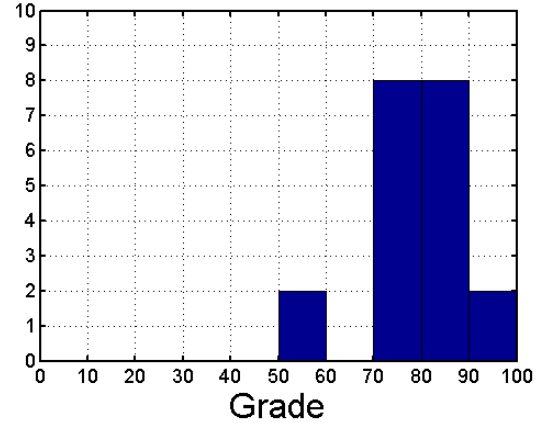

ECEN 474/704 Exam #3 Statistics

ECEN 474/704 Exam3 Grades Histogram

Mean = 80.0

Standard Deviation = 10.7

ECEN 474 Exam3 Grades

Mean = 81.3, Standard Deviation = 10.4

ECEN 704 Exam3 Grades

Mean = 79.5, Standard Deviation = 11.0