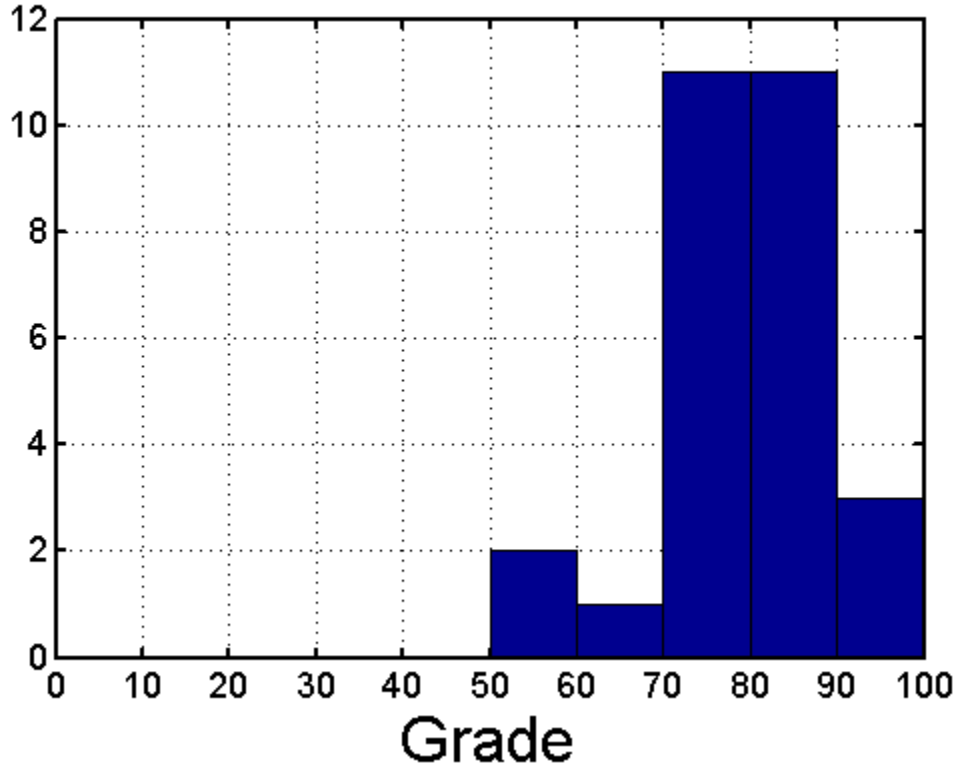

ECEN 474/704 Exam #3 Statistics

ECEN 474/704 Exam3 Grades Histogram

Mean = 80.0

Standard Deviation = 10.7

ECEN 474 Exam3 Grades

Mean = 81.3, Standard Deviation = 10.4

ECEN 704 Exam3 Grades

Mean = 79.5, Standard Deviation = 11.0