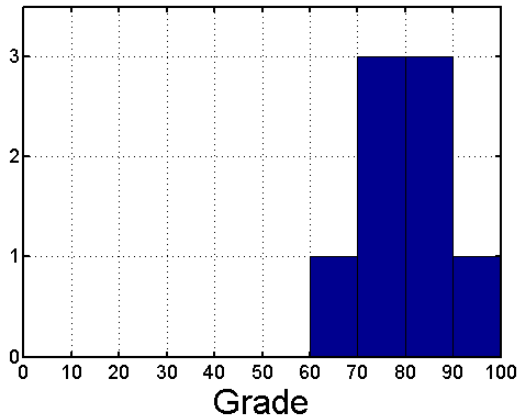

ECEN 474/704 Exam #3 Statistics

ECEN 474/704 Exam3 Grades Histogram

Mean = 80.0

Standard Deviation = 10.7

ECEN 474 Exam3 Grades

Mean = 81.3, Standard Deviation = 10.4

ECEN 704 Exam3 Grades

Mean = 79.5, Standard Deviation = 11.0